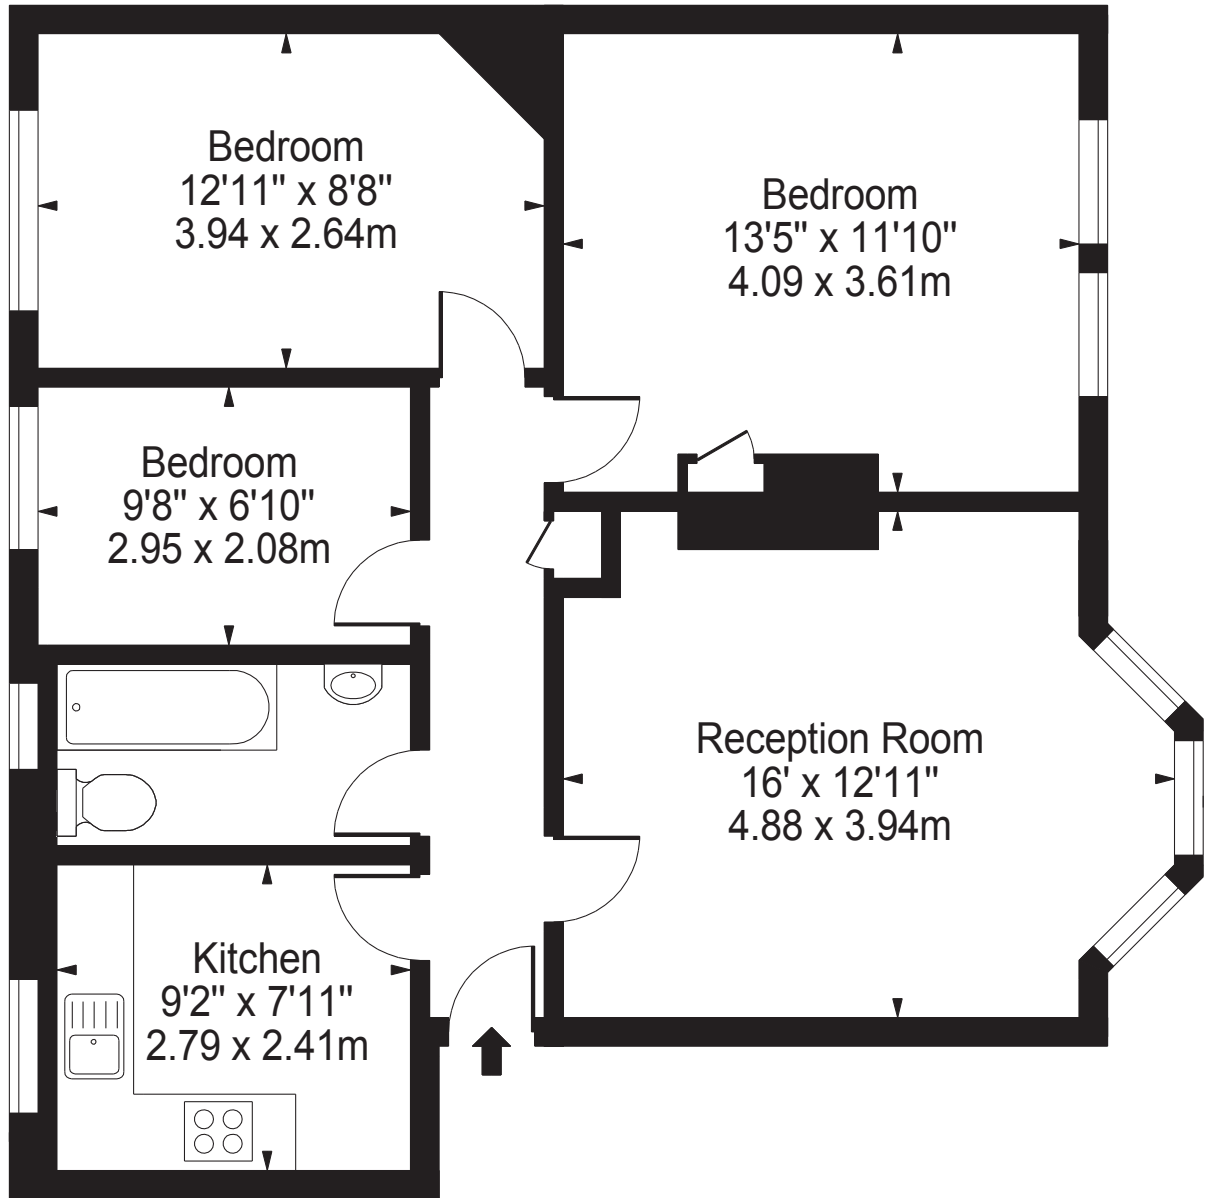

# Moore House, Roman Road, E2

Approx. Gross Internal Area 756 Sq Ft - 70.23 Sq M

First Floor

For Illustration Purposes Only - Not To Scale

This floor plan should be used as a general outline for guidance only and does not constitute in whole or in part an offer or contract. Any intending purchaser or lessee should satisfy themselves by inspection, searches, enquiries and full survey as to the correctness of each statement. Any areas, measurements or distances quoted are approximate and should not be used to value a property or be the basis of any sale or let.