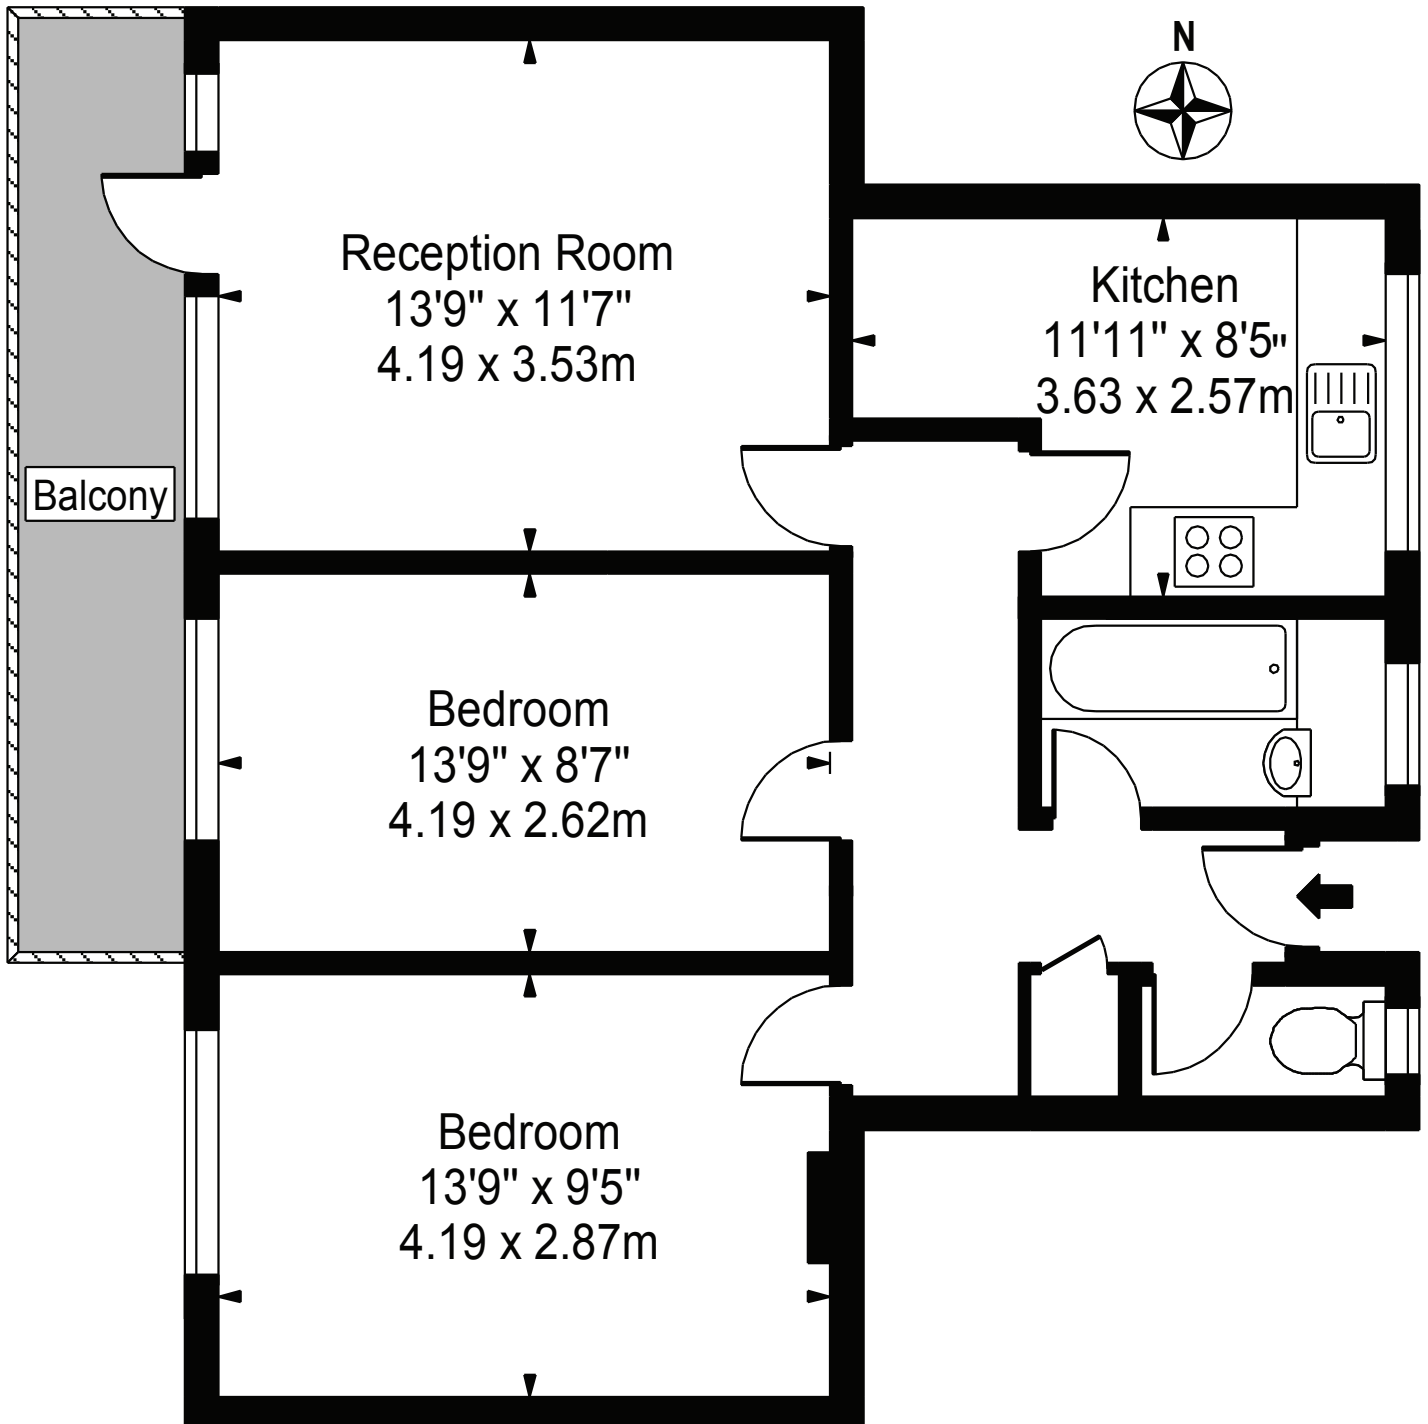

Bancroft House, E1

Approx. Gross Internal Area 657 Sq Ft - 61.03 Sq M

First Floor

For Illustration Purposes Only - Not To Scale

This floor plan should be used as a general outline for guidance only and does not constitute in whole or in part an offer or contract. Any intending purchaser or lessee should satisfy themselves by inspection, searches, enquiries and full survey as to the correctness of each statement. Any areas, measurements or distances quoted are approximate and should not be used to value a property or be the basis of any sale or let.